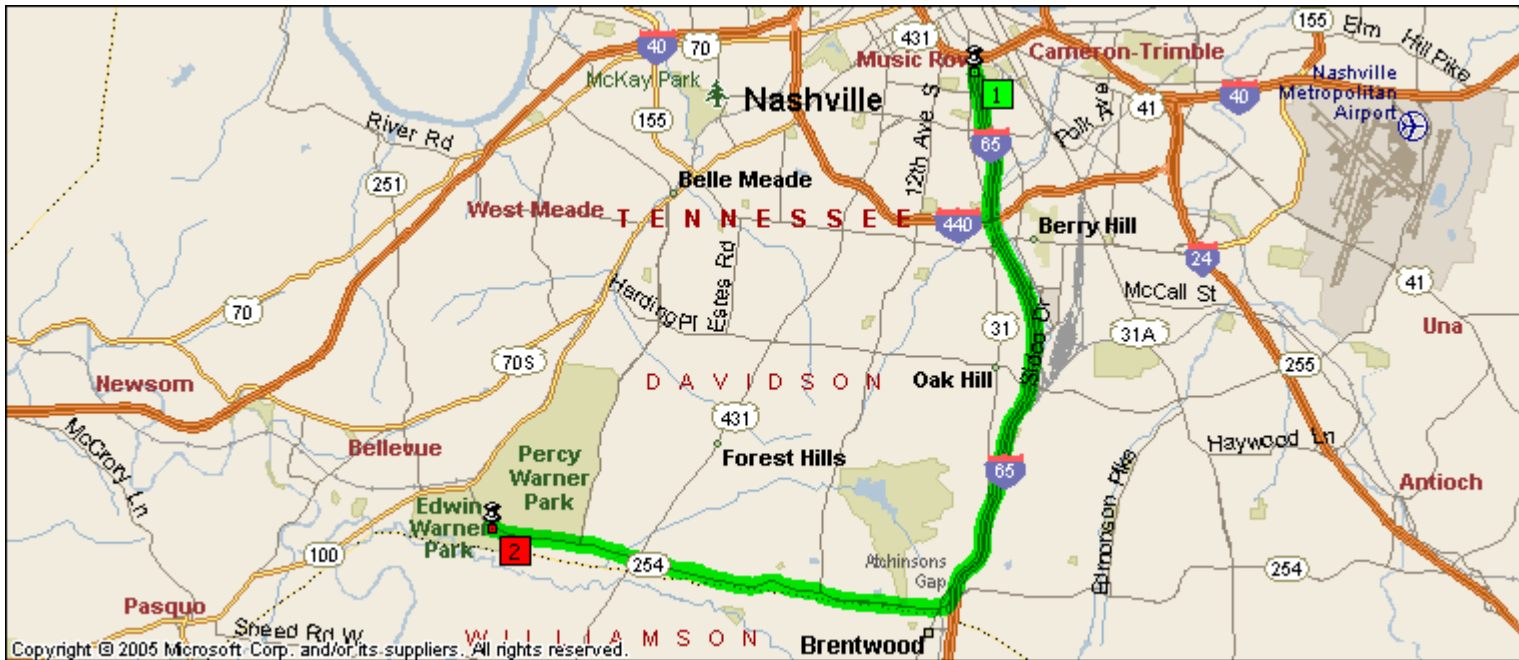

Music City Double Directions

From: Nashville, TN To: Model Airplane Field

Driving Distance: 14.5 miles Time: 17 minutes

Time	Distance	Instruction
9:00 AM	0.0	1 Depart Nashville, TN on I-65 (South) for 7.7 mi
9:06 AM	7.7	At exit 74B, take Ramp (RIGHT) onto SR-254 [Old Hickory Blvd] for 6.8 mi towards TN-254 / Old Hickory Blvd / Brentwood
9:17 AM	14.5	Turn LEFT (South-West) onto Vaughn Rd for 32 yds
9:17 AM	14.5	Turn LEFT (South-East) onto Local road(s) for 43 yds
9:17 AM	14.5	2 Arrive Model Airplane Field

Copyright © 1988-2005 Microsoft Corp. and/or its suppliers. All rights reserved. <http://www.microsoft.com/streets/> © 2004 NAVTEQ. All rights reserved. This data includes information taken with permission from Canadian authorities © Her Majesty the Queen in Right of Canada. © Copyright 2004 by TeleAtlas North America, Inc. All rights reserved.